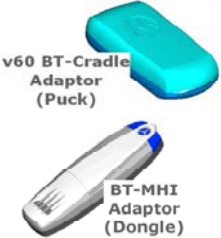

Bluetooth Adaptor Compatibility Table

Mercedes-Benz

Phone Program

StarTAC	TimePort	Motorola v60				v600/v710 + Retail	

Model Years

MY '00	MY '01	MY '02	MY '03	MY '04	MY '05	MY '06

Vehicle/System Details

All Cars had StarTAC Phones	All Cars had TimePort Phones	Cars had TimePort or v60 Phones	All Cars had v60 Phones		MHI System Launches (all cars except SLR + Maybach)	
N/A	N/A	Yes, for cars having the v60 phone installed	Yes, for cars having the v60 phone installed	Yes, for cars having the v60 phone installed	Yes, for cars having the v60 phone installed	N/A
N/A	N/A	N/A	N/A	N/A	Yes, for cars with MHI Hands-free	Yes

Please note that the V60 BT-Cradle Adaptor has not been approved for use in the SLR due to performance issues

Handset selection for use with the wireless MHI Bluetooth Interface Module			
Handset Model	Carrier	Required Software Level	P/N
MB/Motorola V710	Verizon	MB proprietary S/W	BQ6820922
AWS/Motorola E815	Verizon	1.17.03	see www.wireless4MB.com (or your local Mobile Phone Center)
AWS/LG VX8100	Verizon	T81VZV05	
AWS/LG VX9800	Verizon	T98VZV01	
AWS/Blackberry 7250	Verizon	V4.0.0.204	
AWS/Motorola RAZR V3	Cingular / T-Mobile	0E.42.0ER, R374_G_0E.42.09R, R374_G_0E.40.9CR	
AWS/Motorola ROKR E1	Cingular	30.34R_A	
AWS/Motorola V330	T-Mobile	8.18.1DR	
AWS/Motorola V551	Cingular	8.18.16R_OA	
AWS/Motorola V557	Cingular	08.28.3DR_A3, 08.28.40R	
AWS/Motorola SLVR	Cingular	08.C4.1ER	
AWS/Motorola PEBL	T-Mobile	08.84.2AR_A	
AWS/Blackberry 7290	Cingular / T-Mobile	V4.0.2.32	
AWS/Blackberry 7100g	Cingular / T-Mobile	V4.0.0.219	

Handset selection for use with V60 Bluetooth Cradle Adaptor				
Handset Model	Carrier	Required Software Level	P/N	
AWS/Motorola V330	T-Mobile	08.18.1DR	see www.wireless4MB.com (or your local Mobile Phone Center)	
AWS/Motorola V551	Cingular	08.18.16R_OA		
AWS/Motorola V557	Cingular	08.28.3DR_A3, 08.28.40R		
AWS/Motorola E815	Verizon	01.17.03		
AWS/Motorola RAZR V3	T-Mobile & Cingular	0E.40.9CR		
AWS/Motorola SLVR	Cingular	08.C4.1ER		
AWS/Motorola PEBL	T-Mobile	08.84.2AR_A		
MB/Motorola V710	Verizon	01.40.0R		
				BQ6820922